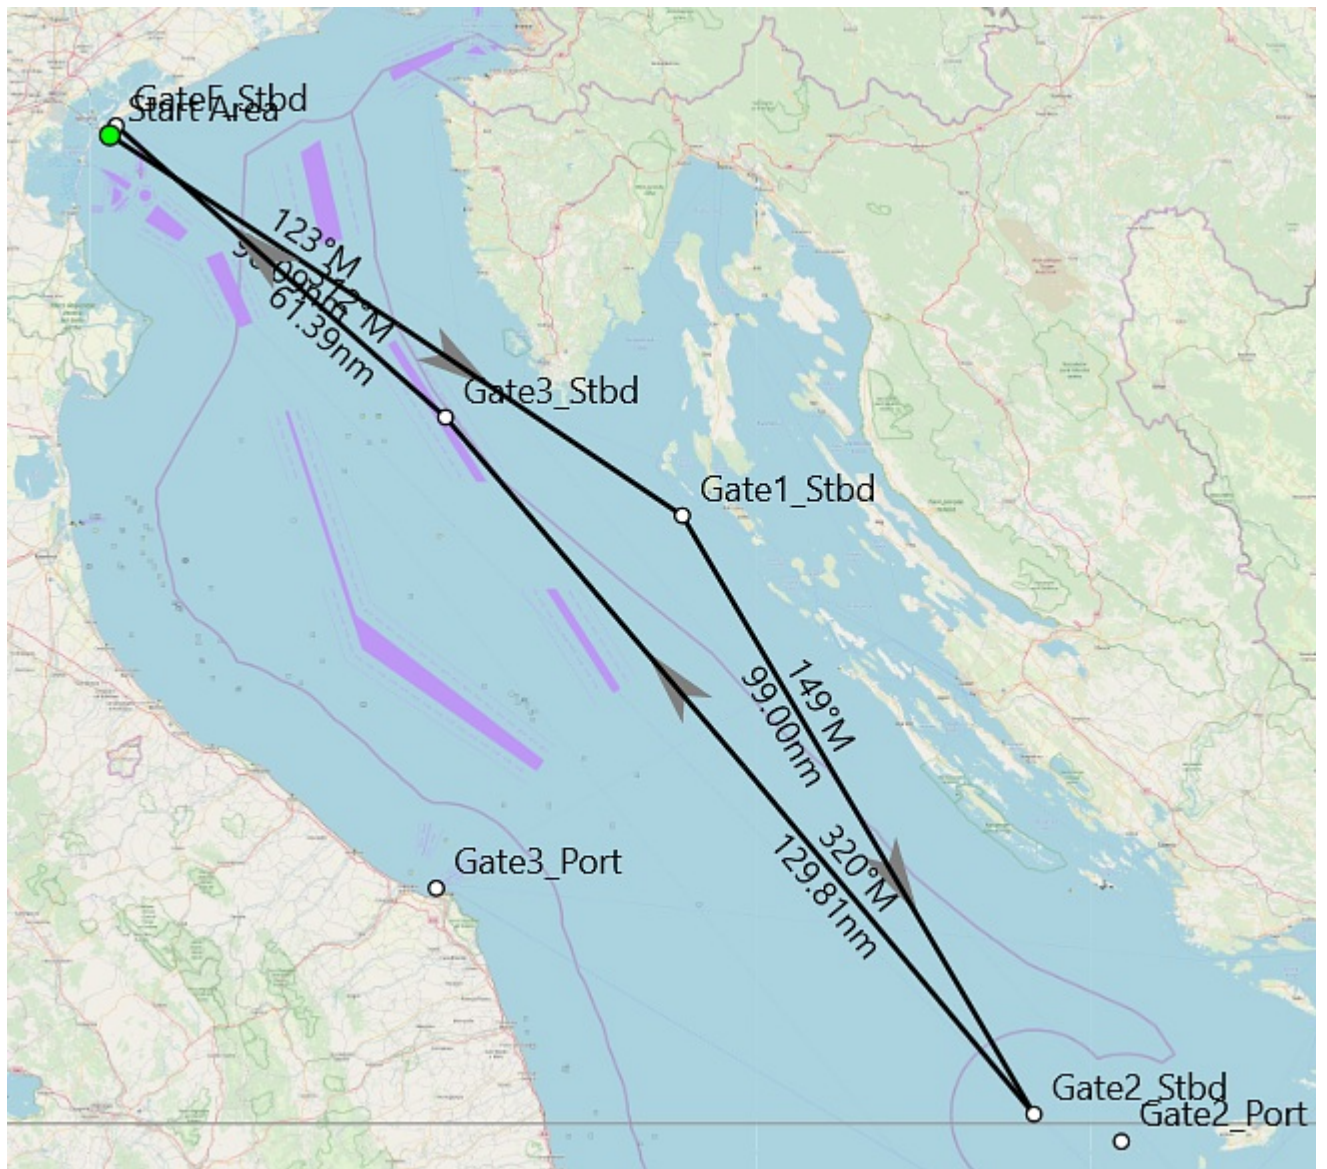

## Marina Militare Nastro rosa - EMOEC

#### Question:

Having looked at the courses, I am wondering whether gate 3 stbd of course charlie is given the correct coordinates in the SIs. According to the screenshot, the course should be taking us close to the italian coast on the way back north, while the coordinates seem to suggest an almost direct track would be legal. The same is true for Gate 2 in course Bravo.