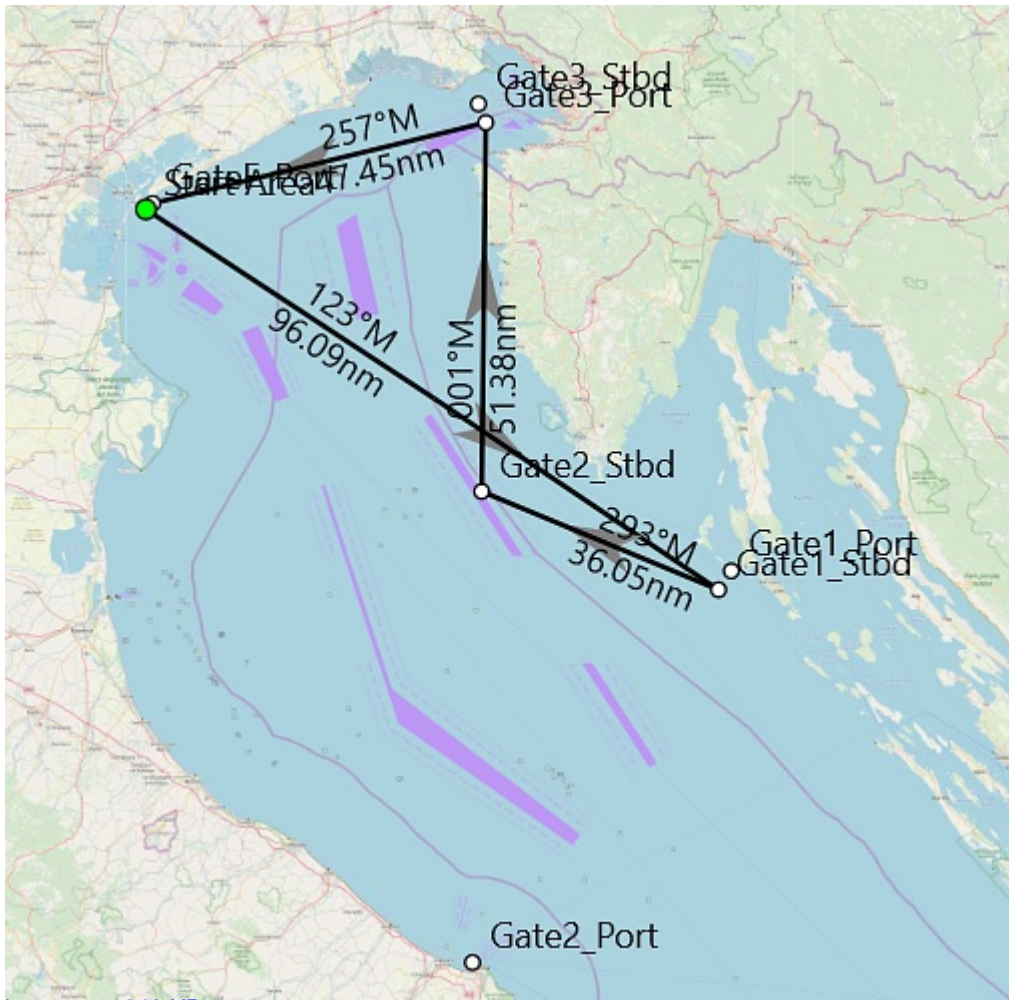

[image.png 342 KB](#)

Answer: