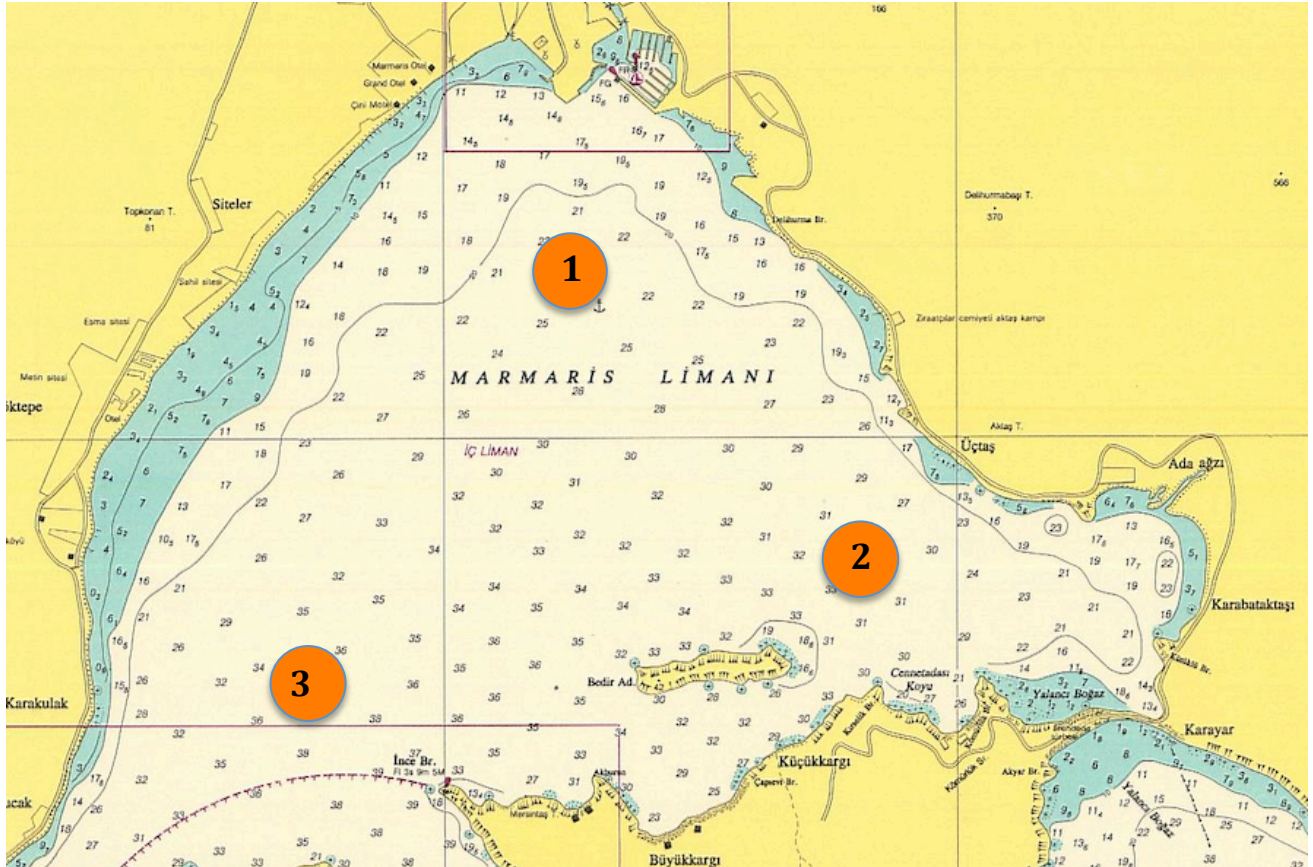

# M I R W

MARMARIS INTERNATIONAL RACE WEEK

## INSHORE (INSIDE) COURSE #2

M.I.Y.C. Classical

### Marks at Starboard

ALPHA S(1) - 2 - 3 - 1 - 2 - F(1)  
BRAVO S(2) - 3 - 1 - 2 - 3 - F(2)  
CHARLIE S(3) - 1 - 2 - 3 - 1 - F(3)

### Marks at Port

DELTA S(1) - 3 - 2 - 1 - 3 - F(1)  
ECHO S(2) - 1 - 3 - 2 - 1 - F(2)  
FOXTROT S(3) - 2 - 1 - 3 - 2 - F(3)