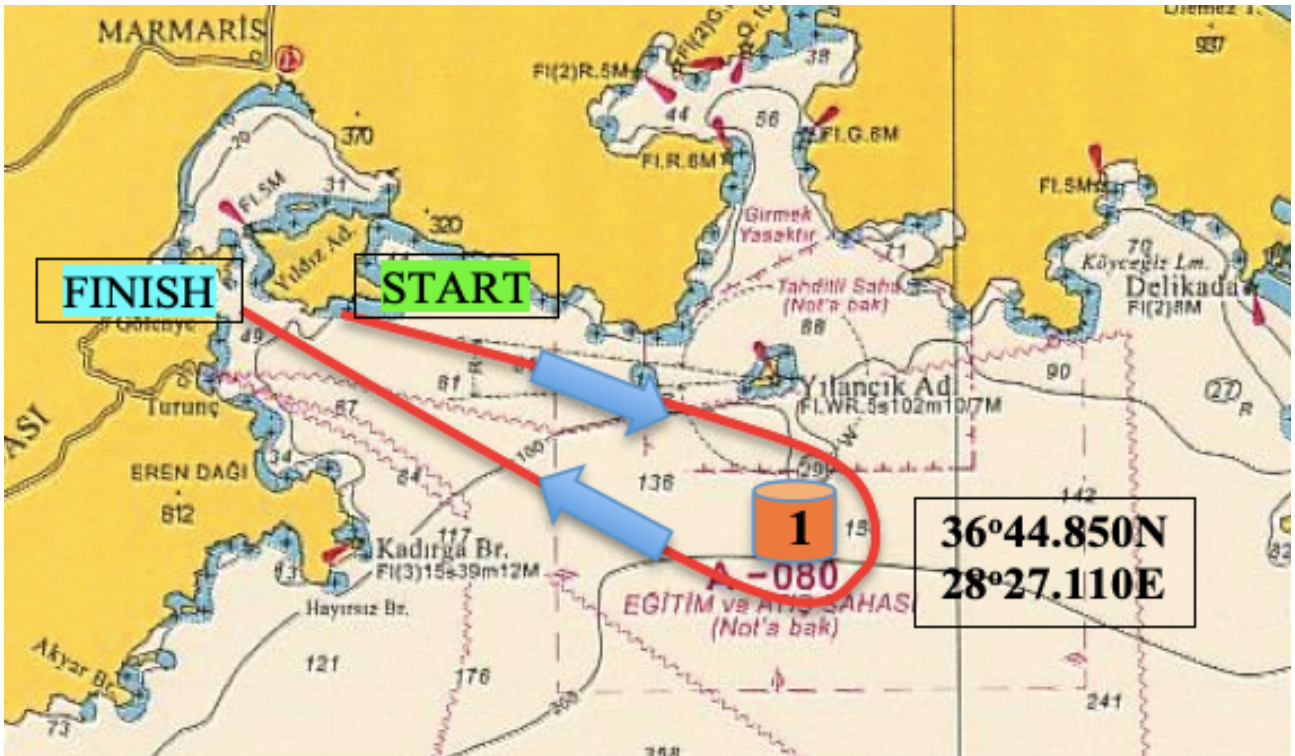

## Coastal Course - E

### ROUNDING ORDERS

START - Yılancık Adası (leave to Port) - Mark#1 (to starboard) - FINISH

START (RC VESSEL)	:	36°47.279N / 28°17.130E
MARK#1	:	36°44.850N / 28°27.110E
RC FINISHING VESSEL	:	36°47.907N / 28°15.464E