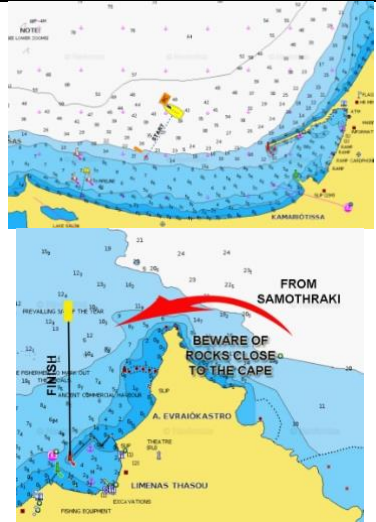

QUICK REFERENCE GUIDE

Races 1,2 Fanari Cup

Coastal races triangular with points door: Start – orange mark #1 (starboard) –yellow mark #2 (starboard)- yellow mark #3 (starboard)(points door)- orange mark #1 (starboard) – yellow mark #2 (starboard) – Finish. Distance 6/12 nm.

Race 3 Samothraki Cup

Offshore race Fanari-Samothraki 33n.m

Race 4 Thassos Cup

Offshore race Samothraki-Thassos 33n.m

Races 5,6 Thassos Cup

Coastal races triangular with points door: Start – orange mark #1 (starboard) –yellow mark #2 (starboard)- yellow mark #3 (starboard)(points door)- orange mark #1 (starboard) – yellow mark #2 (starboard) – Finish. Distance 6/12 nm.