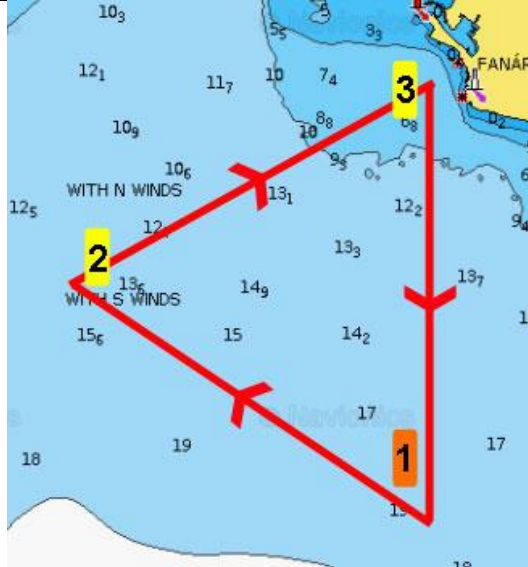

QUICK REFERENCE GUIDE

Races 1,2 Fanari Cup

Coastal races triangular with points door: Start – orange mark #1 (starboard) –yellow mark #2 (starboard)- yellow mark #3 (starboard)(points door)- orange mark #1 (starboard) – yellow mark #2 (starboard) – Finish. Distance 6/12 nm.

Race 3 Samothraki Cup

Offshore race Fanari-Samothraki 33n.m

Race 4 Thassos Cup

Offshore race Samothraki-Thassos 33n.m

Races 5,6 Thassos Cup

Coastal races triangular with points door: Start – orange mark #1 (starboard) –yellow mark #2 (starboard)- yellow mark #3 (starboard)(points door)- orange mark #1 (starboard) – yellow mark #2 (starboard) – Finish. Distance 6/12 nm.