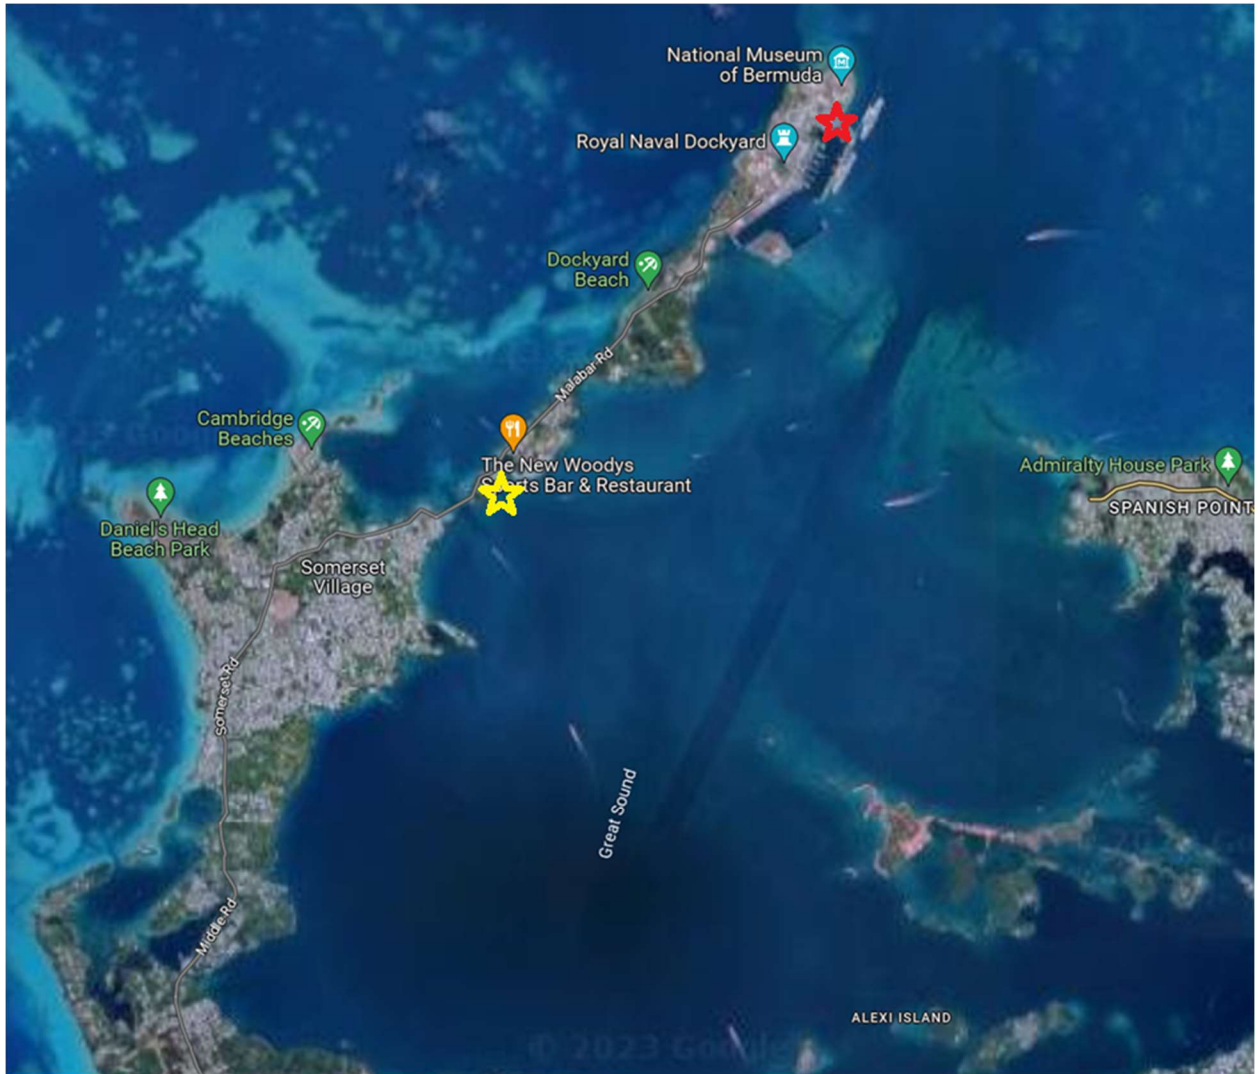

ADDENDUM A

RACING AREA

EVENT VENUE INFORMATION

West End Sailboat Club (yellow star)

The West End Sailboat Club is 77 years old and historically has hosted competitive sailing events for almost as long. It alternates its competitive sailing events with the other two local comet class clubs Mid-Atlantic Boat Club and East End Mini Yacht Club. WESBC is located at 43 Malabar Rd, Sandys MA 01, Bermuda.