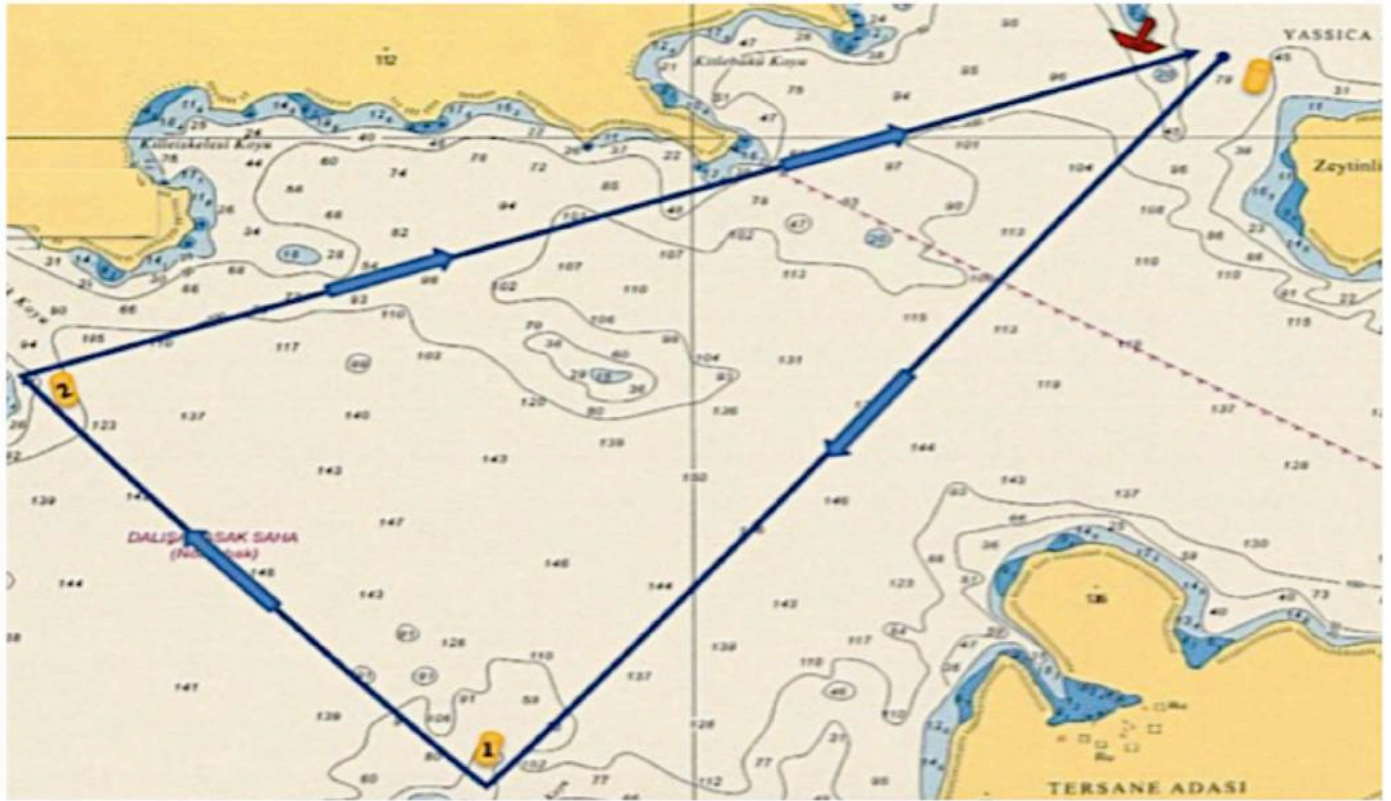

DESTEK SINIFI

START -
GÖÇEK ISLAND to port -
FINISH

RACE COURSE - B

IRC SINIFI

START -
GÖCEK ISLAND to starboard -
YASSICA ISLAND to starboard -
ZEYTİNLİ ISLAND to starboard
YASSICA ISLAND to starboard
GÖCEK ISLAND to starboard
FINISH

DESTEK SINIFI

START -
GÖCEK ISLAND to starboard -
FINISH

RACE COURSE - C

IRC SINIFI

START - #1 - #2 - #3 - #1 - FINISH

DESTEK SINIFI

START - #1 - #2 - FINISH

RACE COURSE - D

IRC SINIFI

START - #1 - #2 - FINISH

DESTEK SINIFI

START - #1 - FINISH

RACE COURSE - F

BÜTÜN SINIFLAR

ALL CLASSES

- > START (GÖCEK) pass GÖCEK ISLAND to starboard, pass YASSICA ISLAND to port, pass ZEYTLÜ ISLAND to port, pass YASSICA ISLAND to port, pass GÖCEK ISLAND to starboard, FINISH (GÖCEK) DISTANCE : ~ 5,0 NM
- > START (GÖCEK), GÖCEK ADASI sancakta geçiş, YASSICA ADALARI iskelede geçiş, ZEYTLÜ ADA iskelede geçiş, YASSICA ADA iskelede geçiş, GÖCEKADASI sancakta geçiş, FINISH (GÖCEK koy içi) MESAFE : ~ 9,0 DM

RACE COURSE - G

BÜTÜN SINIFLAR

ALL CLASSES

- START (GÖCEK) pass GÖCEK ISLAND to port, pass YASSICA ISLAND to starboard, pass ZEYTİNLİ ISLAND to starboard, pass YASSICA ISLAND to starboard, pass GÖCEK ISLAND to port, FINISH (GÖCEK)
DISTANCE : ~ 9,0 NM
- START (GÖCEK), GÖCEK ADASI iskelede geçiş, YASSICA ADALARI sancakta geçiş, ZEYTİNLİ ADA sancakta geçiş, YASSICA ADA sancakta geçiş, GÖCEK ADASI iskelede geçiş, FINISH (GÖCEK koy içi) MESAFE : ~ 9,0 DM