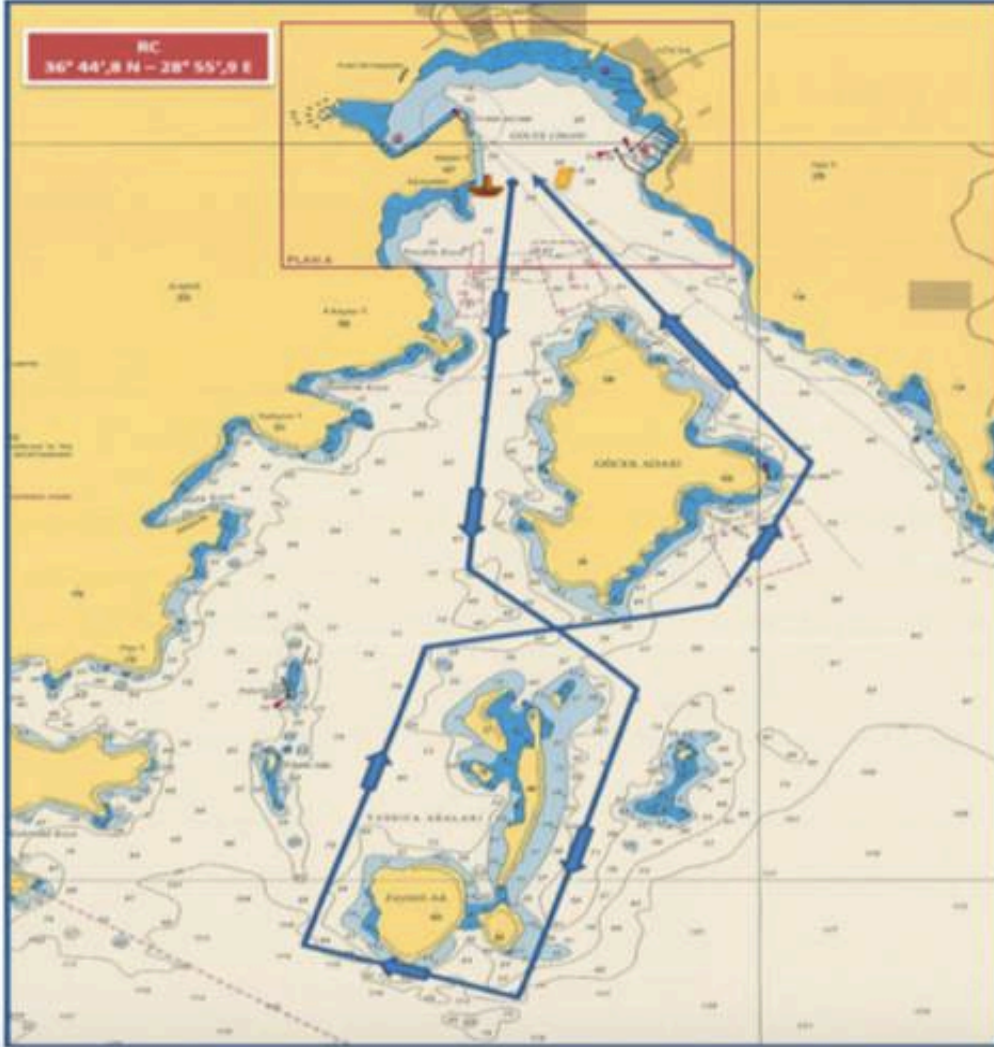

GÖCEK YAT KULÜBÜ KIŞ TROFESİ 1. AYAK

27th – 28th OCAK 2024
GÖCEK – TÜRKİYE
EK : ROTA

Official Notice Board

RACE COURSE - A

IRC SINIFI

START -
GÖÇEK ISLAND to port -
YASSICA ISLAND to port -
ZEYTİNLİ ISLAND to port
YASSICA ISLAND to port
GÖÇEK ISLAND to port
FINISH

IRC SINIFI

START - #1 - #2 - FINISH

DESTEK SINIFI

START - #1 - FINISH

RACE COURSE - F

BÜTÜN SINIFLAR

ALL CLASSES

- > START (GÖCEK) pass GÖCEK ISLAND to starboard, pass YASSICA ISLAND to port, pass ZEYTLÜ ISLAND to port, pass YASSICA ISLAND to port, pass GÖCEK ISLAND to starboard, FINISH (GÖCEK) DISTANCE : ~ 5,0 NM
- > START (GÖCEK), GÖCEK ADASI sancakta geçiş, YASSICA ADALARI iskelede geçiş, ZEYTLÜ ADA iskelede geçiş, YASSICA ADA iskelede geçiş, GÖCEKADASI sancakta geçiş, FINISH (GÖCEK koy içi) MESAFE : ~ 9,0 DM

RACE COURSE - G

BÜTÜN SINIFLAR

ALL CLASSES

- START (GÖCEK) pass GÖCEK ISLAND to port, pass YASSICA ISLAND to starboard, pass ZEYTİNLİ ISLAND to starboard, pass YASSICA ISLAND to starboard, pass GÖCEK ISLAND to port, FINISH (GÖCEK)
DISTANCE : ~ 9,0 NM
- START (GÖCEK), GÖCEK ADASI iskelede geçiş, YASSICA ADALARI sancakta geçiş, ZEYTİNLİ ADA sancakta geçiş, YASSICA ADA sancakta geçiş, GÖCEK ADASI iskelede geçiş, FINISH (GÖCEK koy içi) MESAFE : ~ 9,0 DM

RACE COURSE 1

Şamadıralar İskele tarafta - Finişte Sancak tarafta | Marks to Port – to Starboard at Finish

ROTA TANIMI / ROUNDING ORDERS

IRC	START - #1 - #1a - #2s / #2p - #1 - #1a FINISH
DESTEK	START - #1- #1a - FINISH