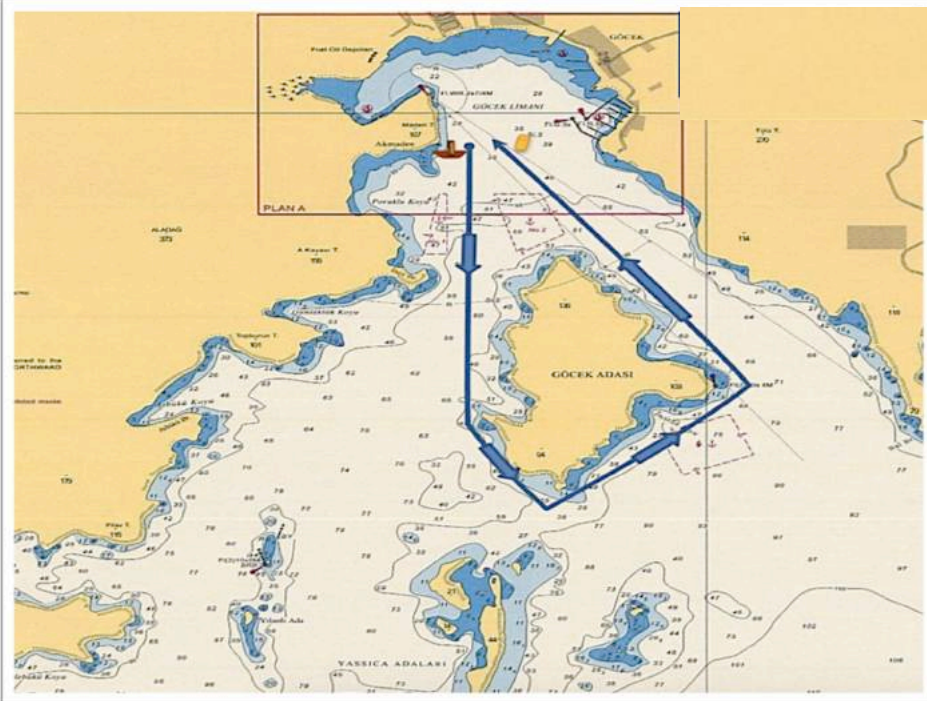

GÖCEK YAT KULÜBÜ KIŞ TROFESİ 1. AYAK

27th – 28th OCAK 2024
GÖCEK – TÜRKİYE
EK : ROTA

Official Notice Board

RACE COURSE - A

IRC SINIFI

START -
GÖÇEK ISLAND to port -
YASSICA ISLAND to port -
ZEYTİNLİ ISLAND to port
YASSICA ISLAND to port
GÖÇEK ISLAND to port
FINISH

DESTEK SINIFI

START -
GÖÇEK ISLAND to port -
FINISH

RACE COURSE - B

IRC SINIFI

START -
GÖCEK ISLAND to starboard -
YASSICA ISLAND to starboard -
ZEYTİNLİ ISLAND to starboard
YASSICA ISLAND to starboard
GÖCEK ISLAND to starboard
FINISH

RACE COURSE - G

BÜTÜN SINIFLAR

ALL CLASSES

- START (GÖCEK) pass GÖCEK ISLAND to port, pass YASSICA ISLAND to starboard, pass ZEYTİNLİ ISLAND to starboard, pass YASSICA ISLAND to starboard, pass GÖCEK ISLAND to port, FINISH (GÖCEK)
DISTANCE : ~ 9,0 NM
- START (GÖCEK), GÖCEK ADASI iskelede geçiş, YASSICA ADALARI sancakta geçiş, ZEYTİNLİ ADA sancakta geçiş, YASSICA ADA sancakta geçiş, GÖCEK ADASI iskelede geçiş, FINISH (GÖCEK koy içi) MESAFE : ~ 9,0 DM

RACE COURSE 1

Şamadıralar İskele tarafta - Finişte Sancak tarafta | Marks to Port – to Starboard at Finish

ROTA TANIMI / ROUNDING ORDERS

IRC	START - #1 - #1a - #2s / #2p - #1 - #1a FINISH
DESTEK	START - #1- #1a - FINISH