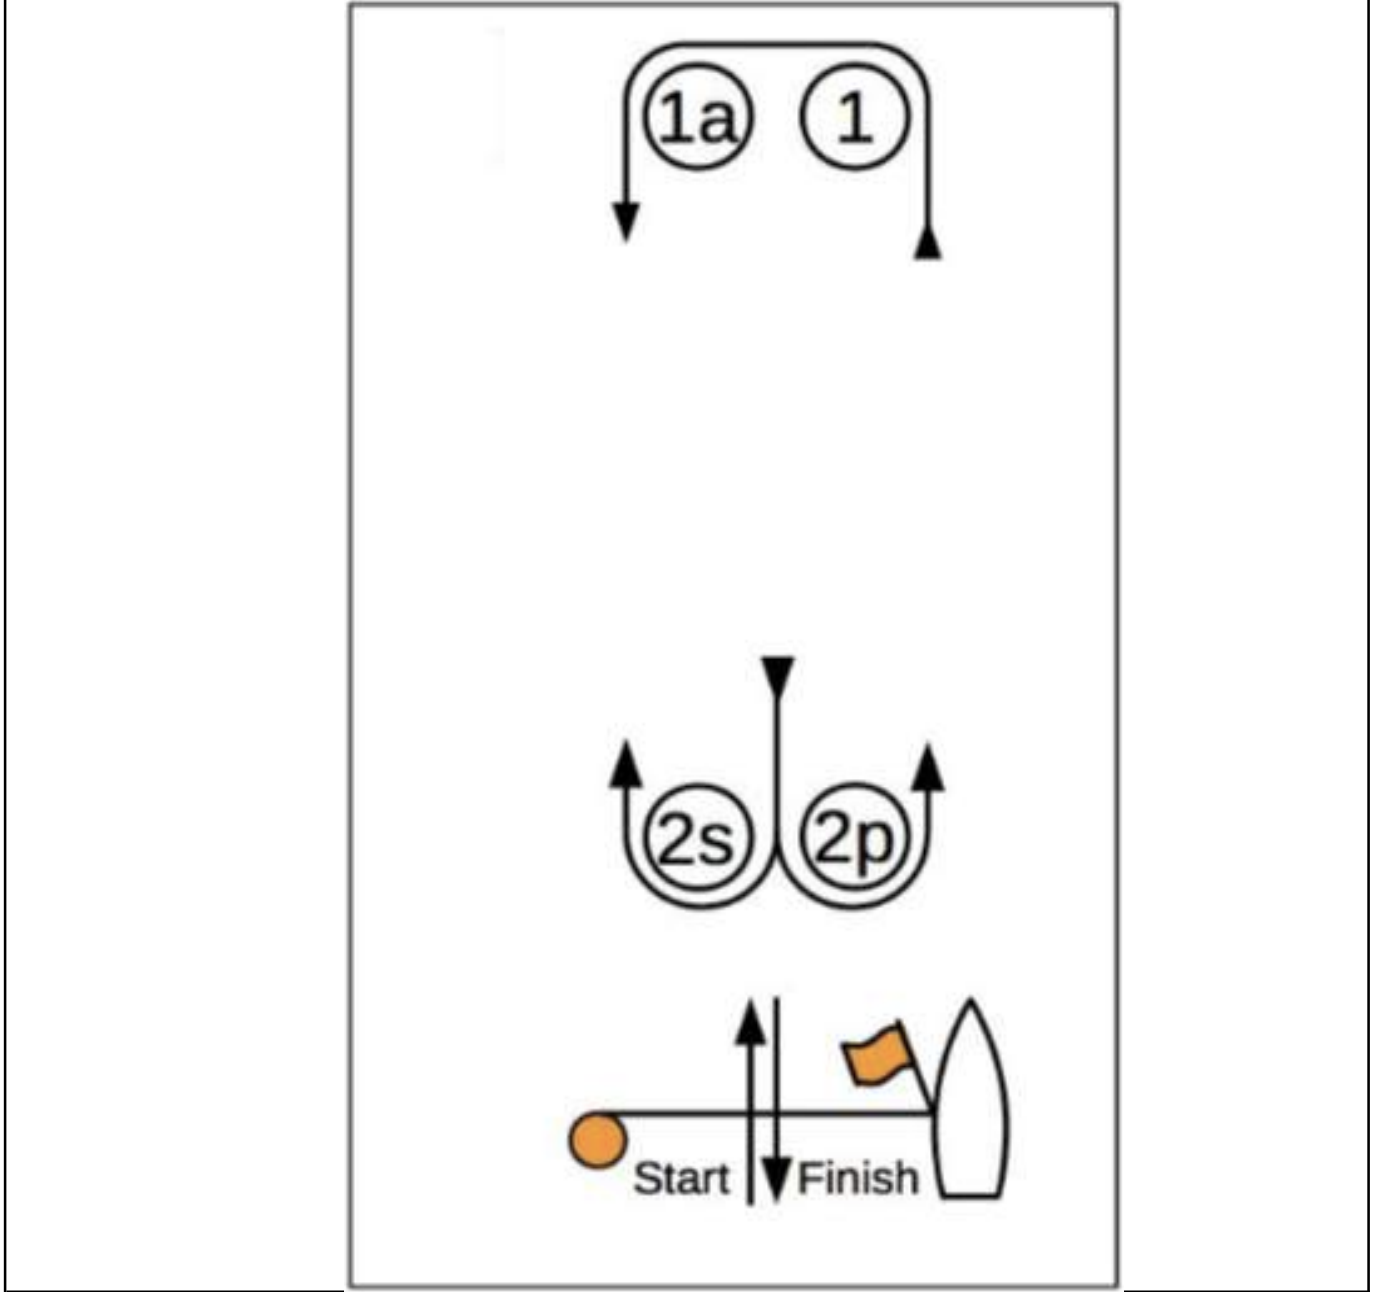

RACE COURSE 1

Şamadıralar İskele tarafta - Finişte Sancak tarafta | Marks to Port – to Starboard at Finish

ROTA TANIMI / ROUNDING ORDERS

IRC	START - #1 - #1a - #2s / #2p - #1 - #1a FINISH
DESTEK	START - #1- #1a - FINISH