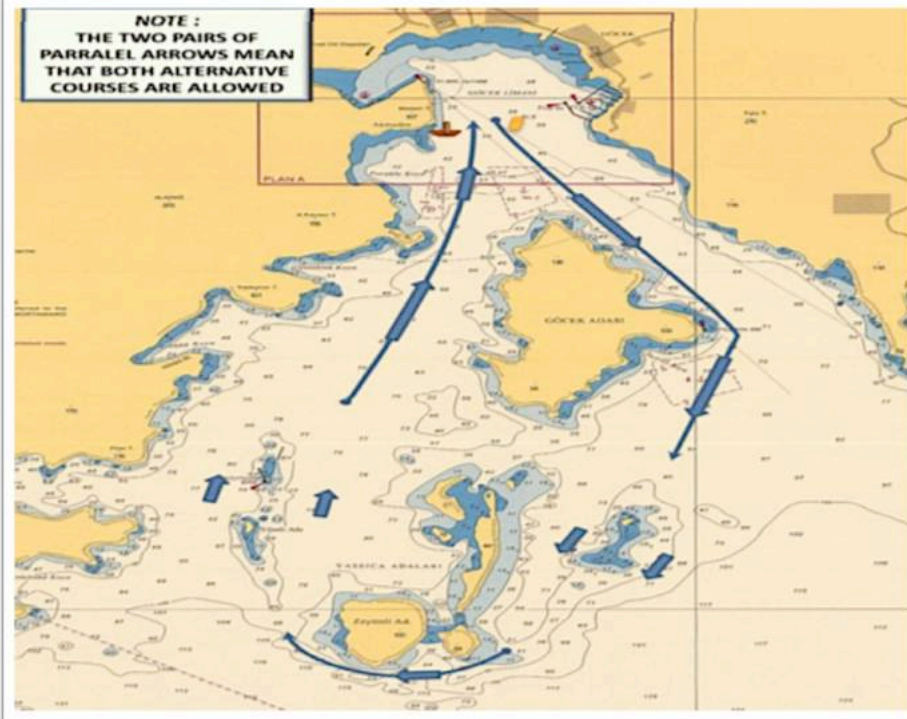

GÖCEK YAT KULÜBÜ KIŞ TROFESİ 1. AYAK

27th – 28th OCAK 2024
GÖCEK – TÜRKİYE
EK : ROTA

Official Notice Board

RACE COURSE - A

IRC SINIFI

START -
GÖÇEK ISLAND to port -
YASSICA ISLAND to port -
ZEYTİNLİ ISLAND to port
YASSICA ISLAND to port
GÖÇEK ISLAND to port
FINISH

DESTEK SINIFI

START -
GÖÇEK ISLAND to port -
FINISH

RACE COURSE - B

IRC SINIFI

START -
GÖCEK ISLAND to starboard -
YASSICA ISLAND to starboard -
ZEYTİNLİ ISLAND to starboard
YASSICA ISLAND to starboard
GÖCEK ISLAND to starboard
FINISH

IRC SINIFI

START - #1 - #2 - FINISH

DESTEK SINIFI

START - #1 - FINISH

RACE COURSE - F

BÜTÜN SINIFLAR

ALL CLASSES

- > START (GÖCEK) pass GÖCEK ISLAND to starboard, pass YASSICA ISLAND to port, pass ZEYTLÜ ISLAND to port, pass YASSICA ISLAND to port, pass GÖCEK ISLAND to starboard, FINISH (GÖCEK) DISTANCE : ~ 5,0 NM
- > START (GÖCEK), GÖCEK ADASI sancakta geçiş, YASSICA ADALARI iskelede geçiş, ZEYTLÜ ADA iskelede geçiş, YASSICA ADA iskelede geçiş, GÖCEKADASI sancakta geçiş, FINISH (GÖCEK koy içi) MESAFE : ~ 9,0 DM

RACE COURSE 1

Şamadıralar İskele tarafta - Finişte Sancak tarafta | Marks to Port – to Starboard at Finish

ROTA TANIMI / ROUNDING ORDERS

IRC	START - #1 - #1a - #2s / #2p - #1 - #1a FINISH
DESTEK	START - #1- #1a - FINISH