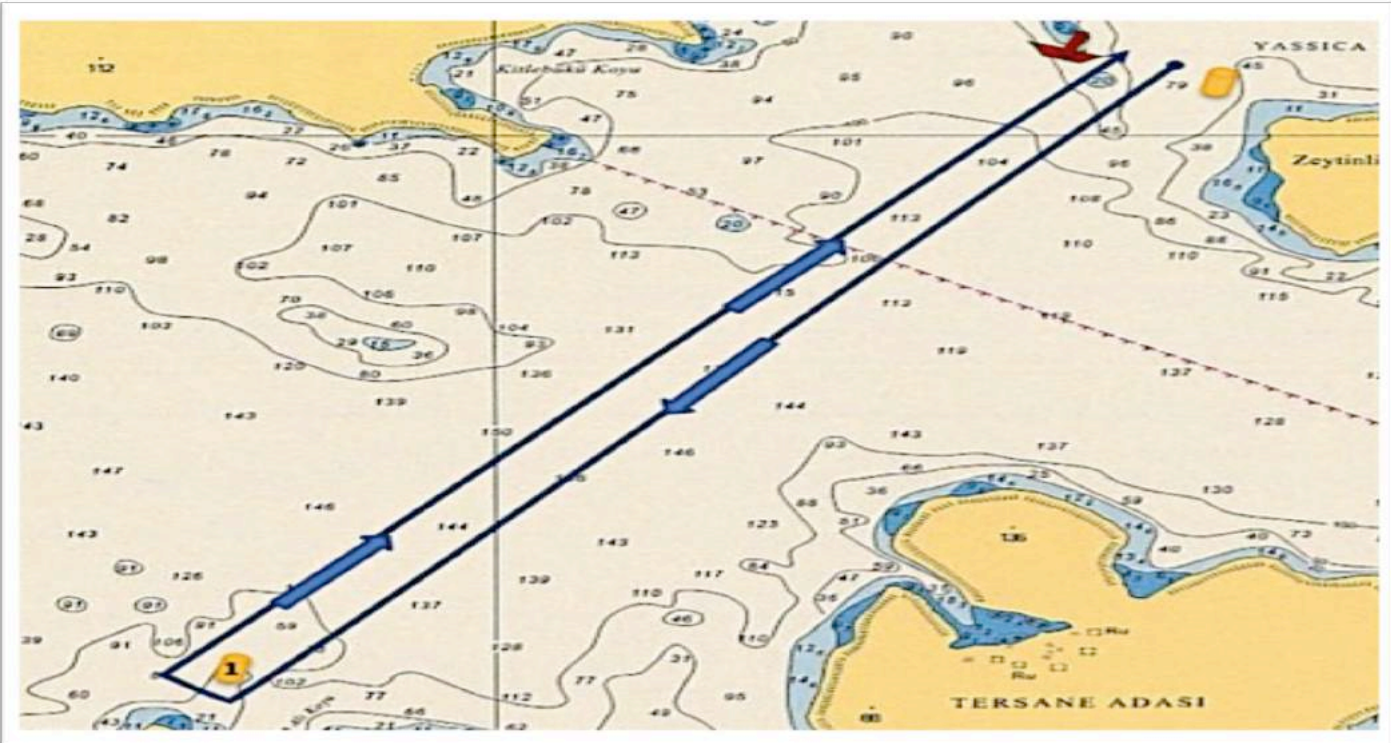

DESTEK SINIFI

START -
GÖCEK ISLAND to starboard -
FINISH

RACE COURSE - C

IRC SINIFI

START - #1 - #2 - #3 - #1 - FINISH

DESTEK SINIFI

START - #1 - #2 - FINISH

RACE COURSE - D

IRC SINIFI

START - #1 - #2 - FINISH

DESTEK SINIFI

START - #1 - FINISH

RACE COURSE - F

BÜTÜN SINIFLAR

ALL CLASSES

- > START (GÖCEK) pass GÖCEK ISLAND to starboard, pass YASSICA ISLAND to port, pass ZEYTLÜ ISLAND to port, pass YASSICA ISLAND to port, pass GÖCEK ISLAND to starboard, FINISH (GÖCEK) DISTANCE : ~ 5,0 NM
- > START (GÖCEK), GÖCEK ADASI sancakta geçiş, YASSICA ADALARI iskelede geçiş, ZEYTLÜ ADA iskelede geçiş, YASSICA ADA iskelede geçiş, GÖCEKADASI sancakta geçiş, FINISH (GÖCEK koy içi) MESAFE : ~ 9,0 DM

RACE COURSE - G

BÜTÜN SINIFLAR

ALL CLASSES

- START (GÖCEK) pass GÖCEK ISLAND to port, pass YASSICA ISLAND to starboard, pass ZEYTİNLİ ISLAND to starboard, pass YASSICA ISLAND to starboard, pass GÖCEK ISLAND to port, FINISH (GÖCEK)
DISTANCE : ~ 9,0 NM
- START (GÖCEK), GÖCEK ADASI iskelede geçiş, YASSICA ADALARI sancakta geçiş, ZEYTİNLİ ADA sancakta geçiş, YASSICA ADA sancakta geçiş, GÖCEK ADASI iskelede geçiş, FINISH (GÖCEK koy içi) MESAFE : ~ 9,0 DM

RACE COURSE 1

Şamadıralar İskele tarafta - Finişte Sancak tarafta | Marks to Port – to Starboard at Finish

ROTA TANIMI / ROUNDING ORDERS

IRC	START - #1 - #1a - #2s / #2p - #1 - #1a FINISH
DESTEK	START - #1- #1a - FINISH