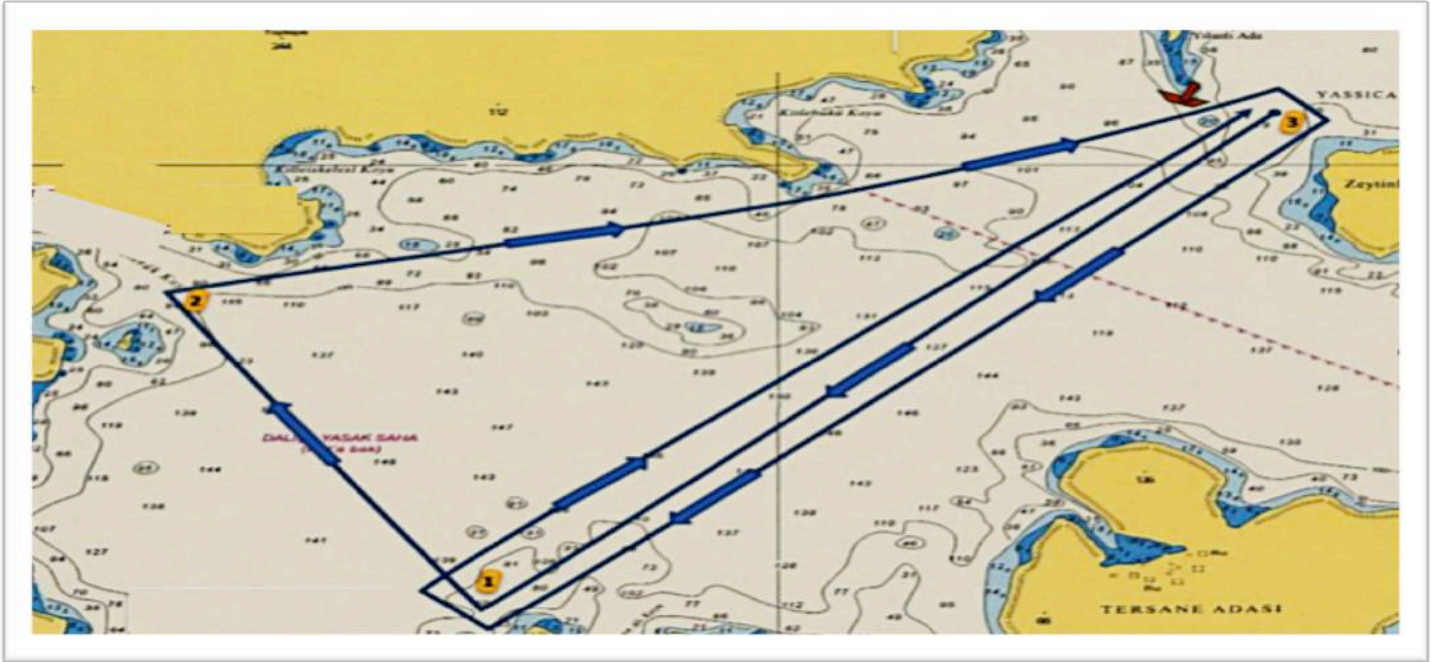

DESTEK SINIFI

START -
GÖCEK ISLAND to starboard -
FINISH

RACE COURSE - C

IRC SINIFI

START - #1 - #2 - #3 - #1 - FINISH

DESTEK SINIFI

START - #1 - #2 - FINISH

RACE COURSE - D

IRC SINIFI

START - #1 - #2 - FINISH

DESTEK SINIFI

START - #1 - FINISH

RACE COURSE - F

BÜTÜN SINIFLAR

ALL CLASSES

- > START (GÖCEK) pass GÖCEK ISLAND to starboard, pass YASSICA ISLAND to port, pass ZEYTLÜ ISLAND to port, pass YASSICA ISLAND to port, pass GÖCEK ISLAND to starboard, FINISH (GÖCEK) DISTANCE : ~ 5,0 NM
- > START (GÖCEK), GÖCEK ADASI sancakta geçiş, YASSICA ADALARI iskelede geçiş, ZEYTLÜ ADA iskelede geçiş, YASSICA ADA iskelede geçiş, GÖCEKADASI sancakta geçiş, FINISH (GÖCEK koy içi) MESAFE : ~ 9,0 DM

RACE COURSE - G

BÜTÜN SINIFLAR

ALL CLASSES

- START (GÖCEK) pass GÖCEK ISLAND to port, pass YASSICA ISLAND to starboard, pass ZEYTİNLİ ISLAND to starboard, pass YASSICA ISLAND to starboard, pass GÖCEK ISLAND to port, FINISH (GÖCEK)
DISTANCE : ~ 9,0 NM
- START (GÖCEK), GÖCEK ADASI iskelede geçiş, YASSICA ADALARI sancakta geçiş, ZEYTİNLİ ADA sancakta geçiş, YASSICA ADA sancakta geçiş, GÖCEK ADASI iskelede geçiş, FINISH (GÖCEK koy içi) MESAFE : ~ 9,0 DM

RACE COURSE 1

Şamadıralar İskele tarafta - Finişte Sancak tarafta | Marks to Port – to Starboard at Finish

ROTA TANIMI / ROUNDING ORDERS

IRC	START - #1 - #1a - #2s / #2p - #1 - #1a FINISH
DESTEK	START - #1- #1a - FINISH