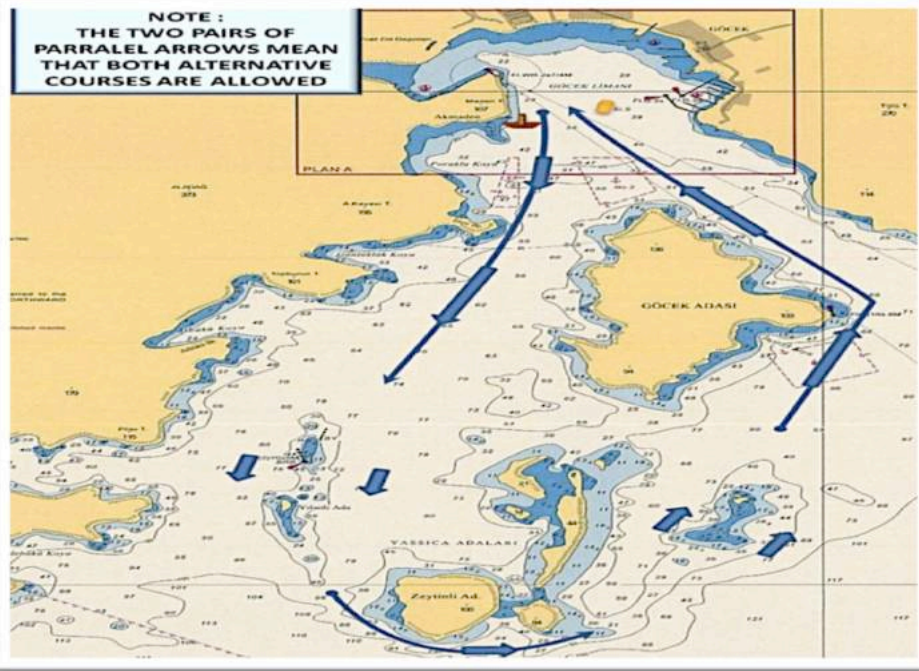

GÖCEK YAT KULÜBÜ KIŞ TROFESİ 1. AYAK

27th – 28th OCAK 2024
GÖCEK – TÜRKİYE
EK : ROTA

Official Notice Board

RACE COURSE - A

IRC SINIFI

START -
GÖÇEK ISLAND to port -
YASSICA ISLAND to port -
ZEYTİNLİ ISLAND to port
YASSICA ISLAND to port
GÖÇEK ISLAND to port
FINISH

DESTEK SINIFI

START -
GÖÇEK ISLAND to port -
FINISH

RACE COURSE - B

IRC SINIFI

START -
GÖCEK ISLAND to starboard -
YASSICA ISLAND to starboard -
ZEYTİNLİ ISLAND to starboard
YASSICA ISLAND to starboard
GÖCEK ISLAND to starboard
FINISH

IRC SINIFI

START - #1 - #2 - FINISH

DESTEK SINIFI

START - #1 - FINISH

RACE COURSE - F

BÜTÜN SINIFLAR

ALL CLASSES

- > START (GÖCEK) pass GÖCEK ISLAND to starboard, pass YASSICA ISLAND to port, pass ZEYTLÜ ISLAND to port, pass YASSICA ISLAND to port, pass GÖCEK ISLAND to starboard, FINISH (GÖCEK) DISTANCE : ~ 5,0 NM
- > START (GÖCEK), GÖCEK ADASI sancakta geçiş, YASSICA ADALARI iskelede geçiş, ZEYTLÜ ADA iskelede geçiş, YASSICA ADA iskelede geçiş, GÖCEKADASI sancakta geçiş, FINISH (GÖCEK koy içi) MESAFE : ~ 9,0 DM

RACE COURSE - G

BÜTÜN SINIFLAR

ALL CLASSES

- START (GÖCEK) pass GÖCEK ISLAND to port, pass YASSICA ISLAND to starboard, pass ZEYTİNLİ ISLAND to starboard, pass YASSICA ISLAND to starboard, pass GÖCEK ISLAND to port, FINISH (GÖCEK)
DISTANCE : ~ 9,0 NM
- START (GÖCEK), GÖCEK ADASI iskelede geçiş, YASSICA ADALARI sancakta geçiş, ZEYTİNLİ ADA sancakta geçiş, YASSICA ADA sancakta geçiş, GÖCEK ADASI iskelede geçiş, FINISH (GÖCEK koy içi) MESAFE : ~ 9,0 DM