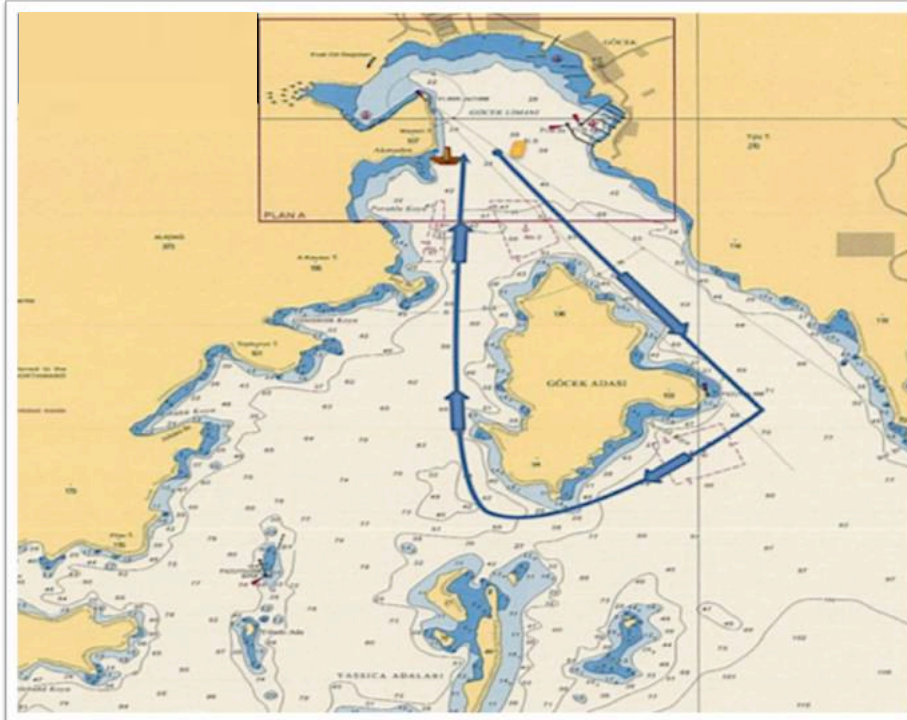

GÖCEK YAT KULÜBÜ KIŞ TROFESİ 1. AYAK

27th – 28th OCAK 2024
GÖCEK – TÜRKİYE
EK : ROTA

Official Notice Board

RACE COURSE - A

IRC SINIFI

START -
GÖÇEK ISLAND to port -
YASSICA ISLAND to port -
ZEYTİNLİ ISLAND to port
YASSICA ISLAND to port
GÖÇEK ISLAND to port
FINISH

DESTEK SINIFI

START -
GÖÇEK ISLAND to port -
FINISH

RACE COURSE - B

IRC SINIFI

START -
GÖCEK ISLAND to starboard -
YASSICA ISLAND to starboard -
ZEYTİNLİ ISLAND to starboard
YASSICA ISLAND to starboard
GÖCEK ISLAND to starboard
FINISH

IRC SINIFI

START - #1 - #2 - FINISH

DESTEK SINIFI

START - #1 - FINISH

RACE COURSE - F

BÜTÜN SINIFLAR

ALL CLASSES

- > START (GÖCEK) pass GÖCEK ISLAND to starboard, pass YASSICA ISLAND to port, pass ZEYTLÜ ISLAND to port, pass YASSICA ISLAND to port, pass GÖCEK ISLAND to starboard, FINISH (GÖCEK) DISTANCE : ~ 5,0 NM
- > START (GÖCEK), GÖCEK ADASI sancakta geçiş, YASSICA ADALARI iskelede geçiş, ZEYTLÜ ADA iskelede geçiş, YASSICA ADA iskelede geçiş, GÖCEKADASI sancakta geçiş, FINISH (GÖCEK koy içi) MESAFE : ~ 9,0 DM

RACE COURSE - G

BÜTÜN SINIFLAR

ALL CLASSES

- START (GÖCEK) pass GÖCEK ISLAND to port, pass YASSICA ISLAND to starboard, pass ZEYTİNLİ ISLAND to starboard, pass YASSICA ISLAND to starboard, pass GÖCEK ISLAND to port, FINISH (GÖCEK)
DISTANCE : ~ 9,0 NM
- START (GÖCEK), GÖCEK ADASI iskelede geçiş, YASSICA ADALARI sancakta geçiş, ZEYTİNLİ ADA sancakta geçiş, YASSICA ADA sancakta geçiş, GÖCEK ADASI iskelede geçiş, FINISH (GÖCEK koy içi) MESAFE : ~ 9,0 DM