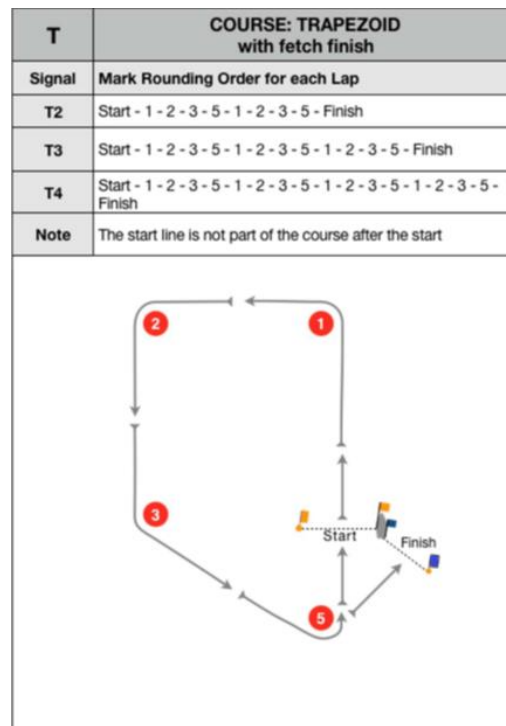

Class	RS100	RS300 & RS600
Course	LRA – Windward/Leeward	T - Trapezoid
Course Marks	1.6m blue cylindrical with black band	1.6m black cylindrical
Finish Marks	Dan buoy with a blue flag	Dan buoy with a blue flag

Course diagram finish flag changed to blue

Mark Wood
Principal Race Officer