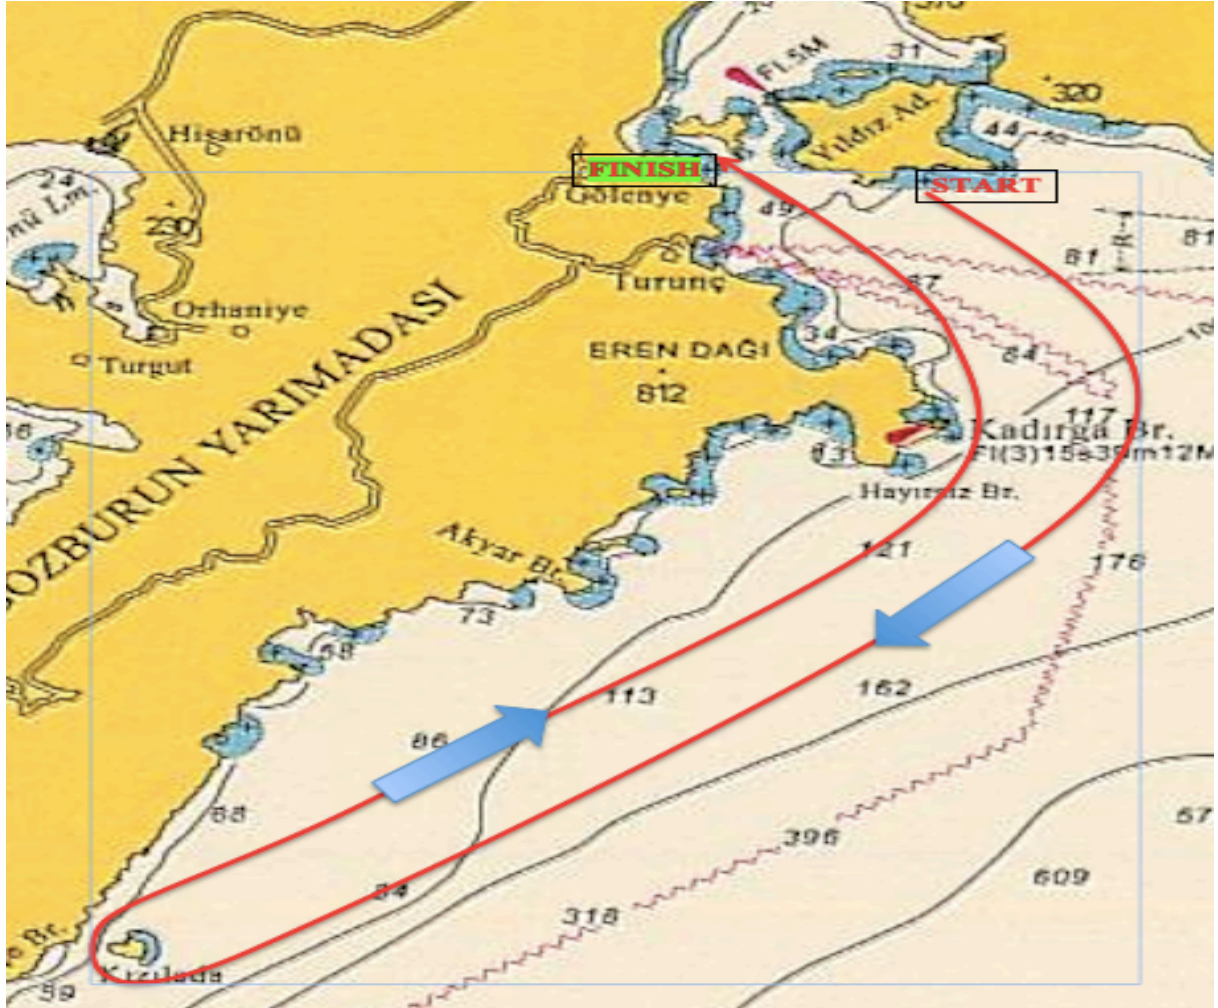

MARMARIS INTERNATIONAL RACE WEEK

Coastal Course - D

ROUNDING ORDER

START - KIZILADA (leave to Starboard) - FINISH

START (RC VESSEL)	:	36°47.279N / 28°17.130E
KIZILADA	:	36°36.000N / 28°7.685E
RC FINISHING VESSEL	:	36°47.907N / 28°15.464E

START / FINISH