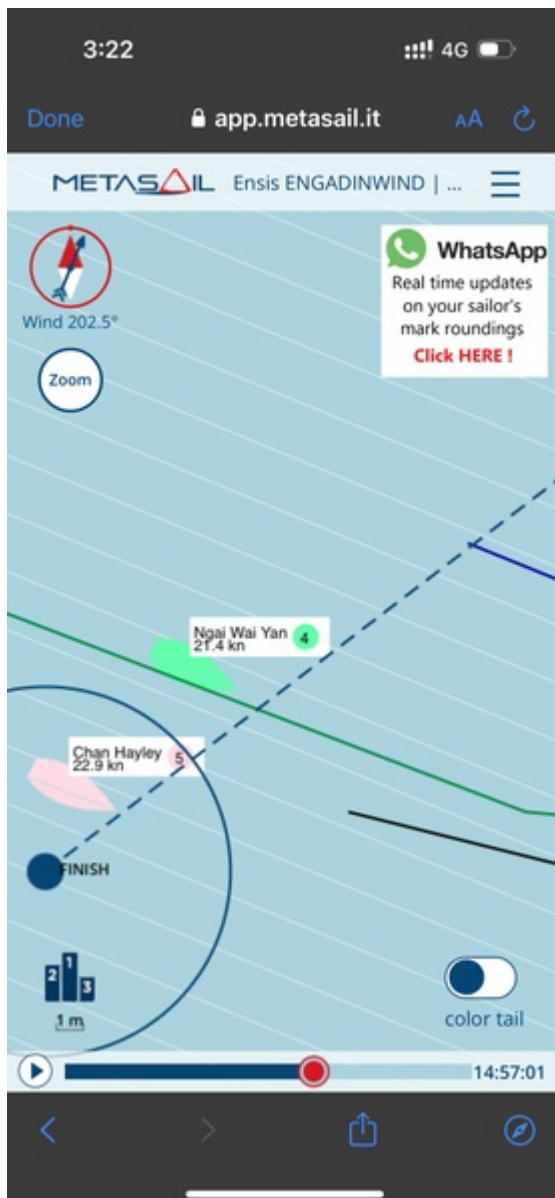

Wingfoil Race

CONTINENT

Inquiry On: 2024-06-14

Received At: 2024-06-14 15:38 CEST

Inquiry No: 03

Course: B

Race No: 8

Posted Score: 5

Protest Party: Women - HKG 11 - Hayley Chan

Scoring Inquiry:

I finished to the windward and in front of Green (10) at the finish. Also looking at the tracking I was closer to the finish line, so I just want to check. Thank you.