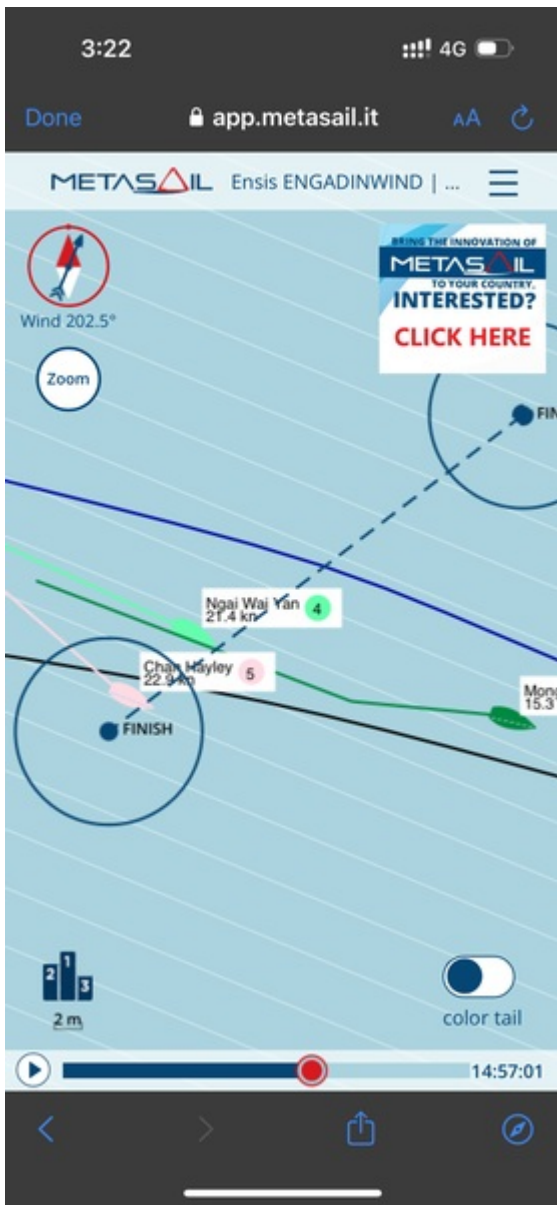

Wingfoil Race

CONTINENT

Inquiry On: 2024-06-14

Received At: 2024-06-14 15:38 CEST

Inquiry No: 03

Course: B

Race No: 8

Posted Score: 5

Protest Party: Women - HKG 11 - Hayley Chan

Scoring Inquiry:

I finished to the windward and in front of Green (10) at the finish. Also looking at the tracking I was closer to the finish line, so I just want to check. Thank you.

[IMG_0133.png 610 KB](#)

[IMG_0132.png 739 KB](#)

Witnesses:

10 (green)

Response Title:

The score is correct
